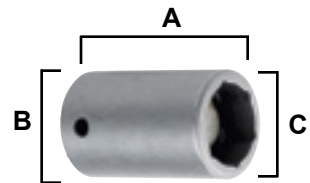

1/2" Square Drive Extension

Part #	OAL
AD-055-12	2-1/8"
AD-075-12	3"
AD-150-12	6"
AD-200-12	8"

1/2" Square Drive Impact Sockets

Part #	Hex Size	Length (A)	Body (B)	Nose (C)
500ST1664	1/4"	1-1/2"	15/16"	7/16"
500ST2064	5/16"	1-1/2"	15/16"	1/2"
500ST2464	3/8"	1-1/2"	15/16"	9/16"
500ST3264	1/2"	1-1/2"	15/16"	3/4"