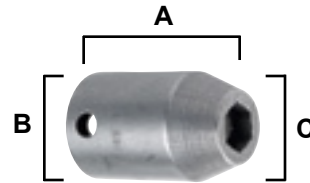

3/8" Square Drive Extension

Part #	OAL
AD-050-38	2"
AD-075-38	3"
AD-100-38	4"
AD-150-38	6"
AD-200-38	8"

3/8" Square Drive Impact Sockets

Part #	Hex Size	Length (A)	Body (B)	Nose (C)
375ST1664	1/4"	1-1/4"	3/4"	7/16"
375ST2064	5/16"	1-1/4"	3/4"	1/2"
375ST2464	3/8"	1-1/4"	3/4"	9/16"
375ST3264	1/2"	1-1/2"	15/16"	3/4"