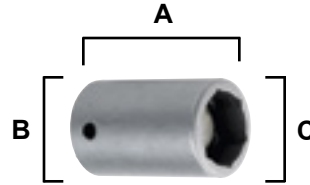

1/4"  
DRIVE

### 1/4" Square Drive Impact Sockets

Part #	Hex Size	Length (A)	Body (B)	Nose (C)
250ST1264	3/16"	15/16"	1/2"	3/8"
250ST1664	1/4"	15/16"	1/2"	7/16"
250ST2064	5/16"	15/16"	1/2"	1/2"
250ST2464	3/8"	1"	5/8"	9/16"
250ST3264	1/2"	1"	3/4"	3/4"

### 3/8" Square Drive Impact Sockets

Part #	Hex Size	Length (A)	Body (B)	Nose (C)
375ST1664	1/4"	1-1/4"	3/4"	7/16"
375ST2064	5/16"	1-1/4"	3/4"	1/2"
375ST2464	3/8"	1-1/4"	3/4"	9/16"
375ST3264	1/2"	1-1/2"	15/16"	3/4"

### 1/2" Square Drive Impact Sockets

Part #	Hex Size	Length (A)	Body (B)	Nose (C)
500ST1664	1/4"	1-1/2"	15/16"	7/16"
500ST2064	5/16"	1-1/2"	15/16"	1/2"
500ST2464	3/8"	1-1/2"	15/16"	9/16"
500ST3264	1/2"	1-1/2"	15/16"	3/4"