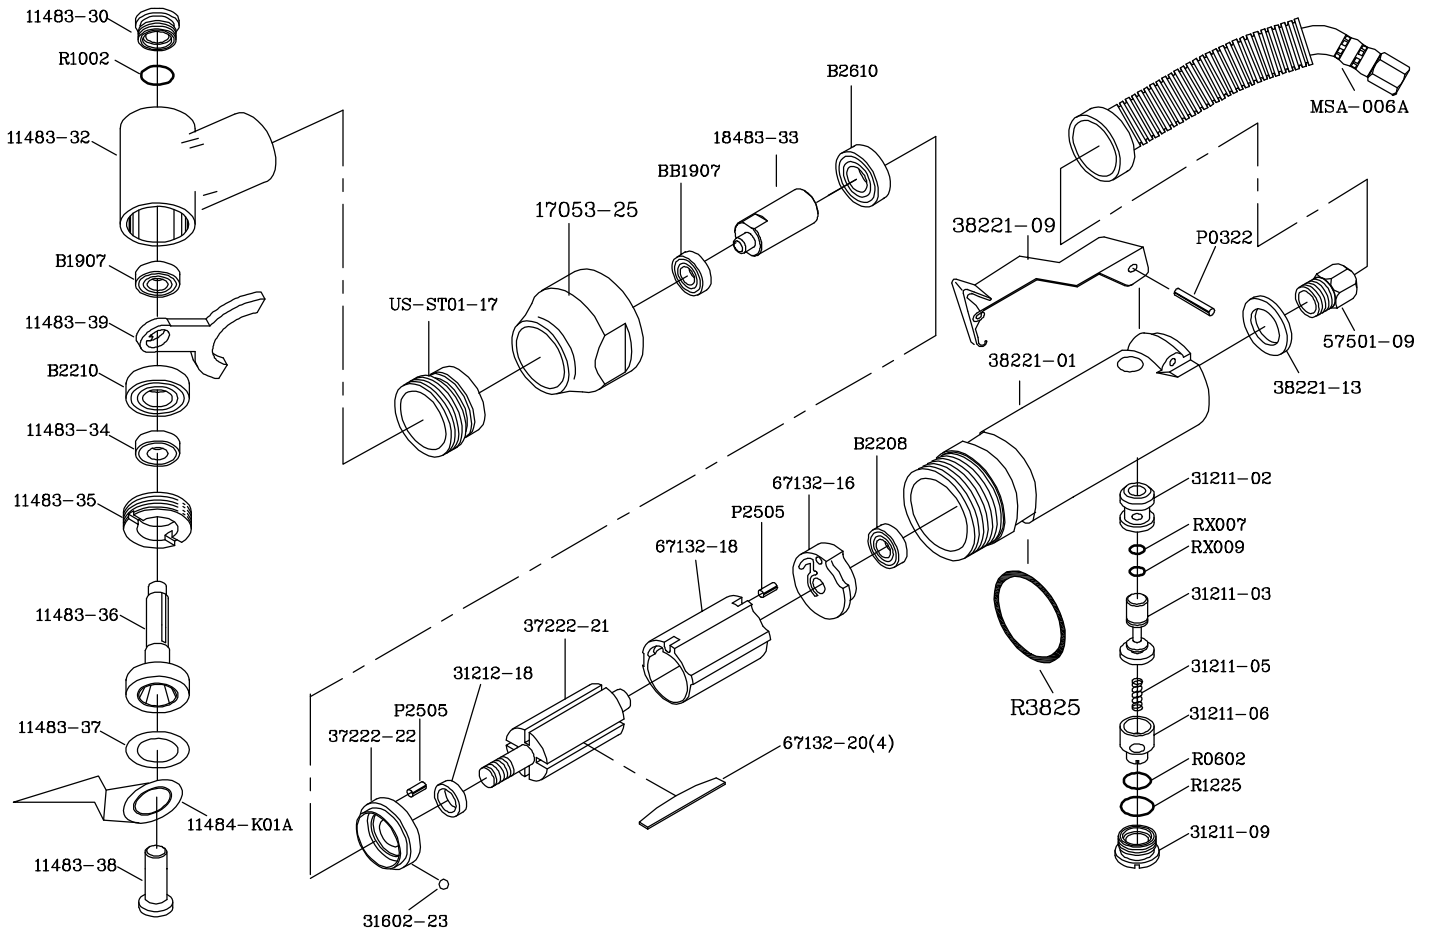

MPT-18480 Window Shield Cutter

DESCRIPTION	PARTS NO	DESCRIPTION	PARTS NO
MOTOR HOUSING	38221-01	FRONT END PLATE	37222-22
VLAVE BUSHING	31211-02	BALL	31602-23
O RING	RX007	BEARING	B2610
O RING	RX009	SPINDLE	18483-33
THROTTLE VALVE	31211-03	BEARING (2)	B1907
SPRING	31211-05	MOTOR CLAMP	17053-25
AIR REGULATOR	31211-06	O RING	R3825
O RING	R0602	HEAD HOUSING CLAMP	11483-30
O RING	R1225	HEAD HOUSING	11483-32
VALVE SCRW	31211-09	O RING	R1002
THROTTLE LEVER	38221-09	FORK DRIVE	11483-39
PIN	P0322	BEARING	B2210
EXHAUST SLEEVE	38221-13	OIL SEAL	11483-34
INLET BUSHING	57501-09	LOCK RING	11483-35
BEARING	B2208	CUTTER SPINDLE	11483-36
REAR END PLATE	67132-16	BLADE PACKING	11483-37
DOWEL PIN(2)	P2505	LOCK SCREW	11483-38
CYLINDER	67132-18	57mm CUTTER BLADE	11483-K01A
ROTOR	37222-21	MUFFLER HOSE	MSA-006A
ROTOR BLADE(4)	67132-20	5mm HEX. WRENCH	WO005
ROTOR COLLAR	31212-18		