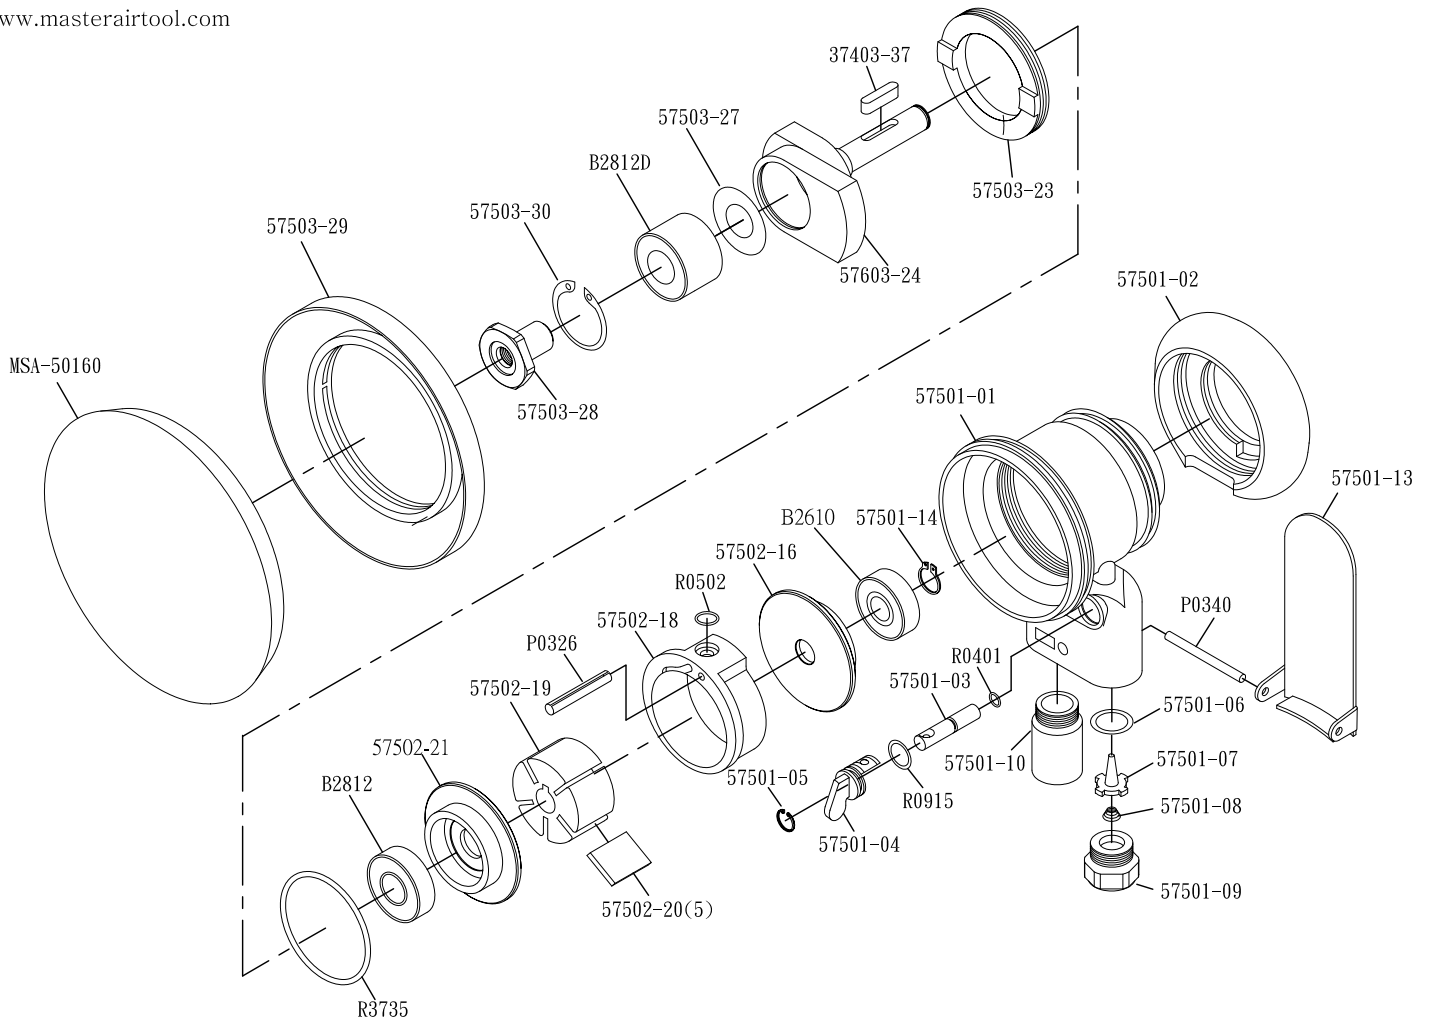

MPT-57600 6" Palm-Style Random Orbital Sander

DESCRIPTION	INDEX	DESCRIPTION	INDEX
MOTOR HOUSING	57501-01	O RING	R0502
HOUSING COVER	57501-02	CYLINDER	57502-18
O RING	R0401	ROTOR	57502-19
VALVE STEM	57501-03	ROTOR BLADE (5)	57502-20
O RING	R0915	FRONT END PLATE	57502-21
REQUILATER	57501-04	BEARING	B2812
RETAINING RING	57501-05	O RING	R3735
VALVE WASHER	57501-06	LOCK NUT	57503-23
VALVE	57501-07	SPINDLE	57603-24
SPRING	57501-08	KEY	37403-37
AIR LNLET	57501-09	WAVE WASHER	57503-27
MUFFLER HOUSING	57501-10	BEARING	B2812D
LEVER PIN	P0340	C-RING	57503-30
THROTTLE LEVER	57501-13	ORBITAL HUB	57503-28
RETAINING RING	57501-14	PAD PROTECTING COVER	57503-29
BEARING	B2610	6" PAD	MSA-50160
REAR END PLATE	57502-16	24mm SPANNER WRENCH	WO024
MOTOR SET PIN	P0326		