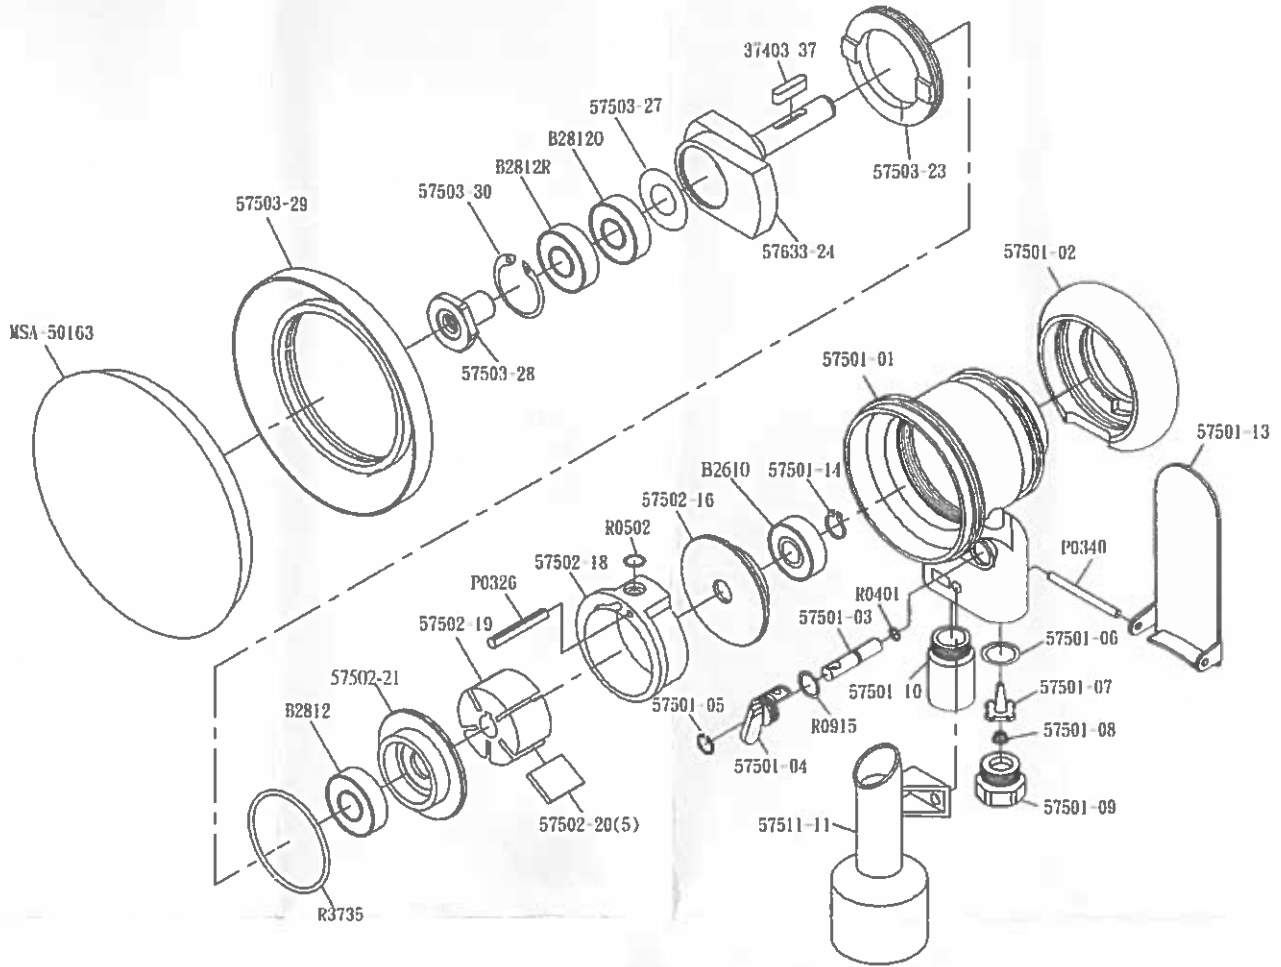

MPT-57630 6" (Central Vacuum) Palm-Style Random Orbital Sander (2.5mm Orbit)

DESCRIPTION	INDEX	DESCRIPTION	INDEX
MOTOR HOUSING	57501-01	O RING	R0502
HOUSING COVER	57501-02	CYLINDER	57502-18
O RING	R0401	ROTOR	57502-19
VALVE STEM	57501-03	ROTOR BLADE (5)	57502-20
O RING	R0915	FRONT END PLATE	57502-21
REQUILATER	57501-04	BEARING	B2812
RETAINING RING	57501-05	O RING	R3735
VALVE WASHER	57501-06	LOCK NUT	57503-23
VALVE	57501-07	SPINDLE	57633-24
SPRING	57501-08	KEY	37403-37
AIR LNLET	57501-09	WAVE WASHER	57503-27
MUFFLER HOUSING	57501-10	BEARING	B28120
LEVER PIN	P0340	BEARING	B2812R
THROTTLE LEVER	57501-13	C-RING	57503-30
RETAINING RING	57501-14	ORBITAL HUB	57503-28
BEARING	B2610	PAD PROTECTING COVER	57503-29
REAR END PLATE	57502-16	6" PAD	MSA-50163
MOTOR SET PIN	P0326	24mm SPANNER WRENCH	WO024
VACUUM CONNECT	57511-11		