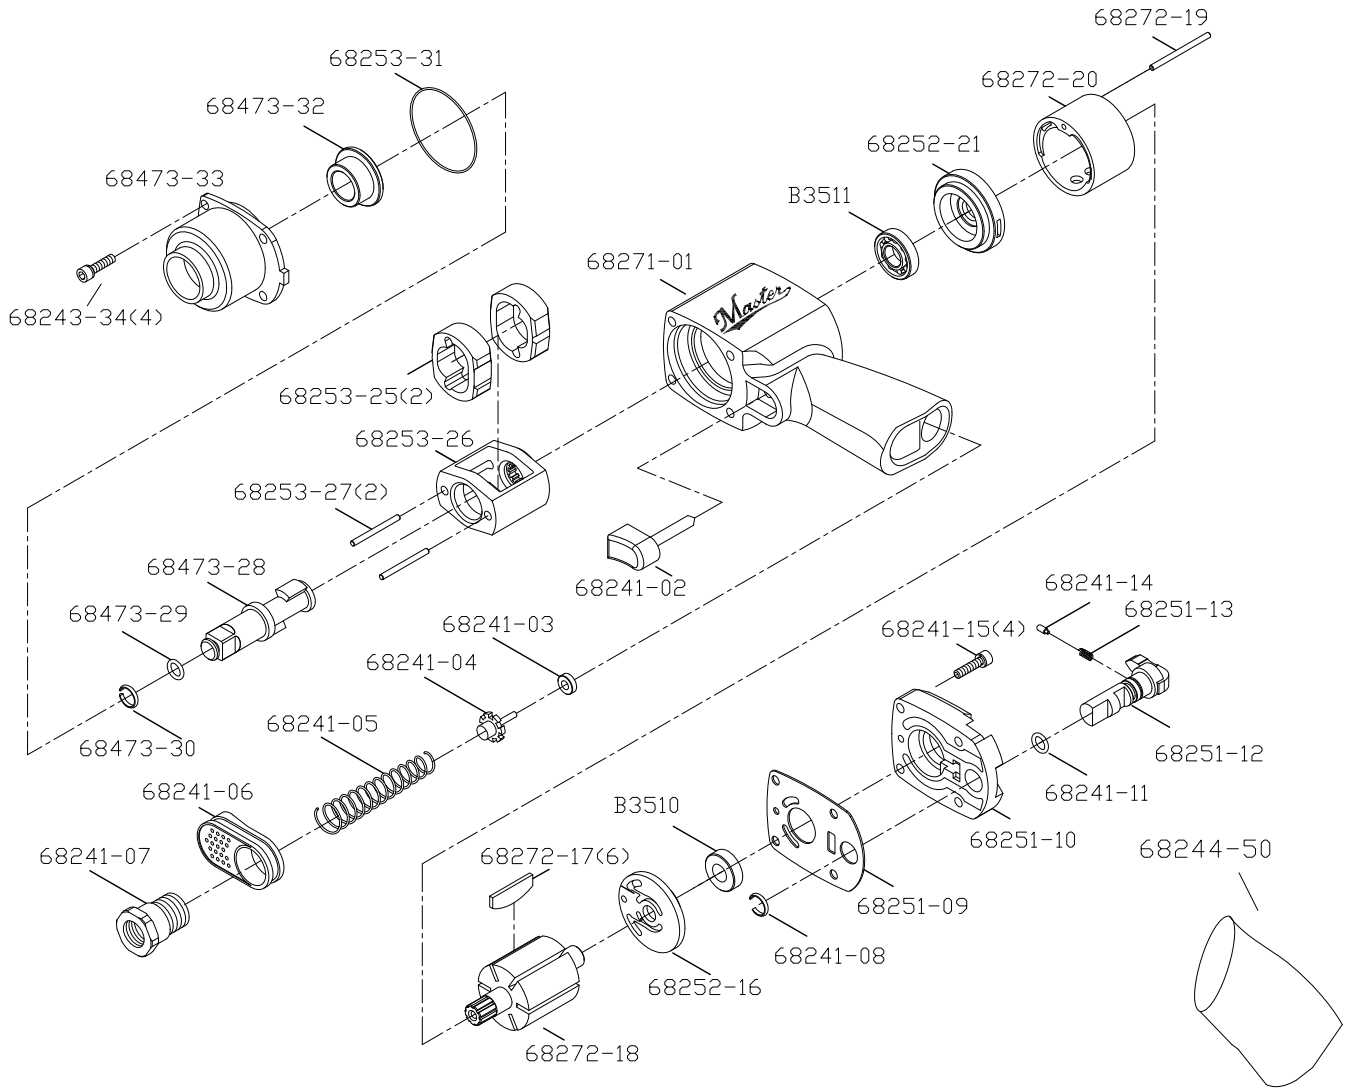

MPT-68470 3/4" Mini Impact Wrench

DESCRIPTION	PARTS NO.	DESCRIPTION	PARTS NO.
MOTOR HOUSING	68271-01	MOTOR PIN	68272-19
TRIGGER	68241-02	CYNLIDER	68272-20
THROTTLE BUSHING	68241-03	ROTOR	68272-18
THROTTLE VAVLE	68241-04	ROTOR BLADE(6)	68272-17
VALVE SPRING	68241-05	FRONT END PLATE	68252-21
EXHAUST SLEEVE	68241-06	BEARING	B3511
INLET BUSHING	68241-07	HAMMER (2)	68253-25
REVESER RETAINER	68241-08	HAMMER CAGE	68253-26
HOUSING GASKET	68251-09	HAMMER PIN (2)	68253-27
HOUSING COVER	68251-10	3/4" ANVIL	68473-28
O RING	68241-11	REATINER ORING	68473-29
COVER SCREW(4)	68241-15	SOCKET REATINER	68473-30
REVESER VAVLE	68251-12	O RING	68253-31
REVESER SPRING	68251-13	ANVIL BUSHING	68473-32
REVESER PIN	68241-14	HAMMER HOUSING	68473-33
BEARING	B3510	HOUSING SCREW (4)	68243-34
REAR END PLATE	68252-16	HOUSING GRIP	68244-50