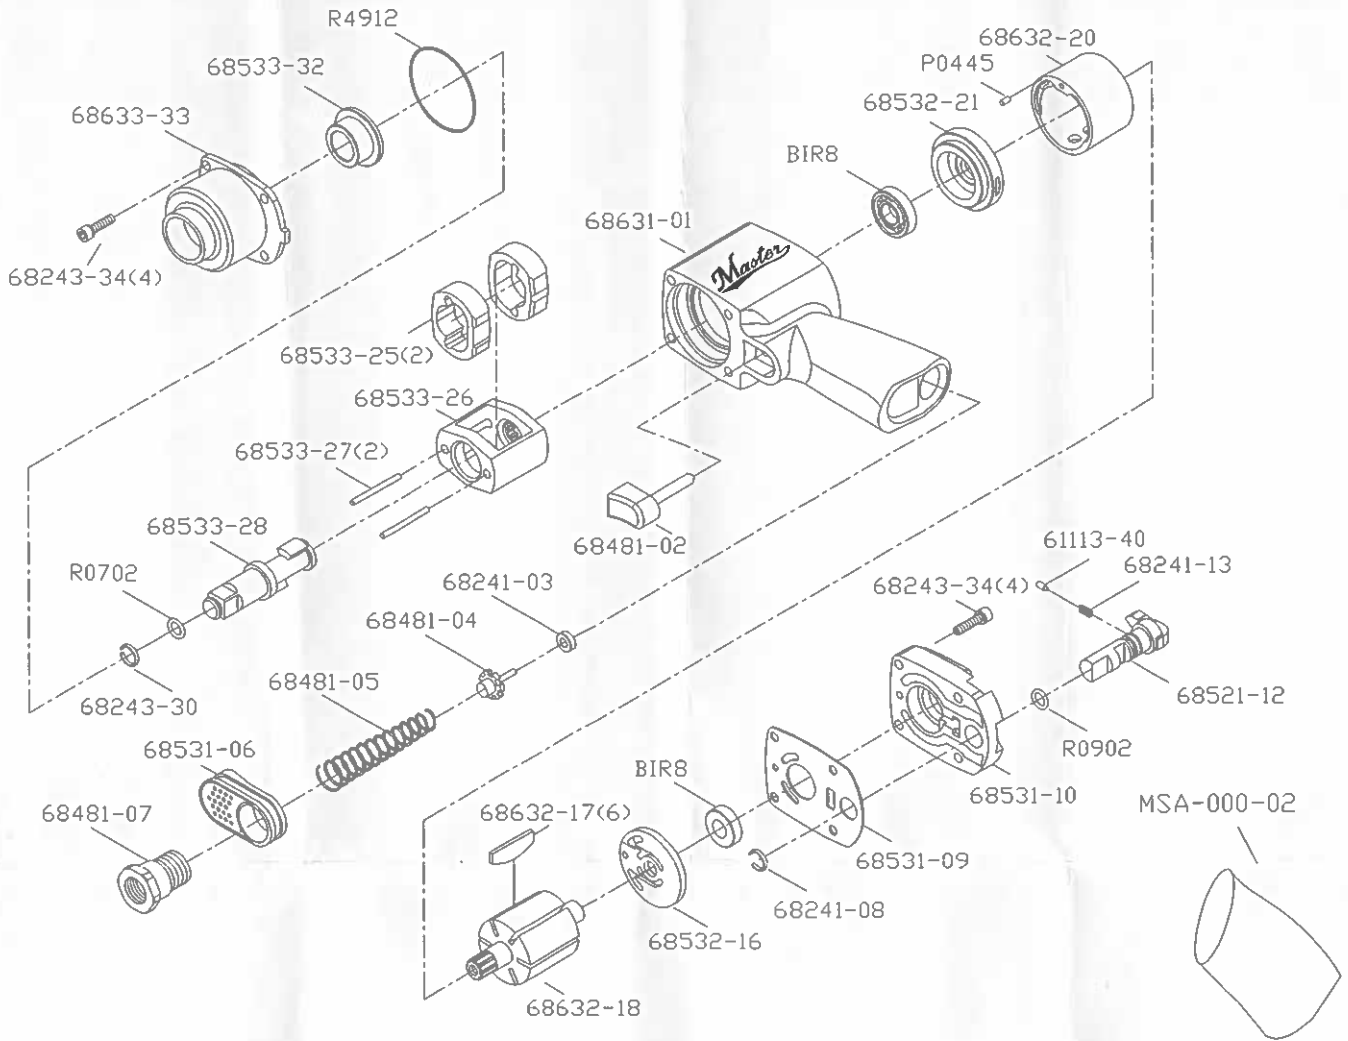

MPT-68630 1/2" Mini Mini Impact Wrench

DESCRIPTION	PARTS NO.	DESCRIPTION	PARTS NO.
MOTOR HOUSING	68631-01	MOTOR PIN	P0445
TRIGGER	68481-02	CYNLIDER	68632-20
THROTTLE BUSHING	68241-03	ROTOR	68632-18
THROTTLE VAVLE	68481-04	ROTOR BLADE(6)	68632-17
VALVE SPRING	68481-05	FRONT END PLATE	68532-21
EXHAUST SLEEVE	68531-06	REAR END PLATE	68532-16
INLET BUSHING	68481-07	HAMMER (2)	68533-25
REVERSER RETAINER	68241-08	HAMMER CAGE	68533-26
HOUSING GASKET	68531-09	HAMMER PIN (2)	68533-27
HOUSING COVER	68531-10	1/2"ANVIL	68533-28
O RING	R0902	REATINER ORING	R0702
HOUSING SCREW (8)	68243-34	SOCKET REATINER	68243-30
REVERSER VAVLE	68521-12	O RING	R4912
REVERSER SPRING	68241-13	ANVIL BUSHING	68533-32
REVERSER PIN	61113-40	HAMMER HOUSING	68633-33
BEARING(2)	BIR8	HOUSING GRIP	MSA-000-02